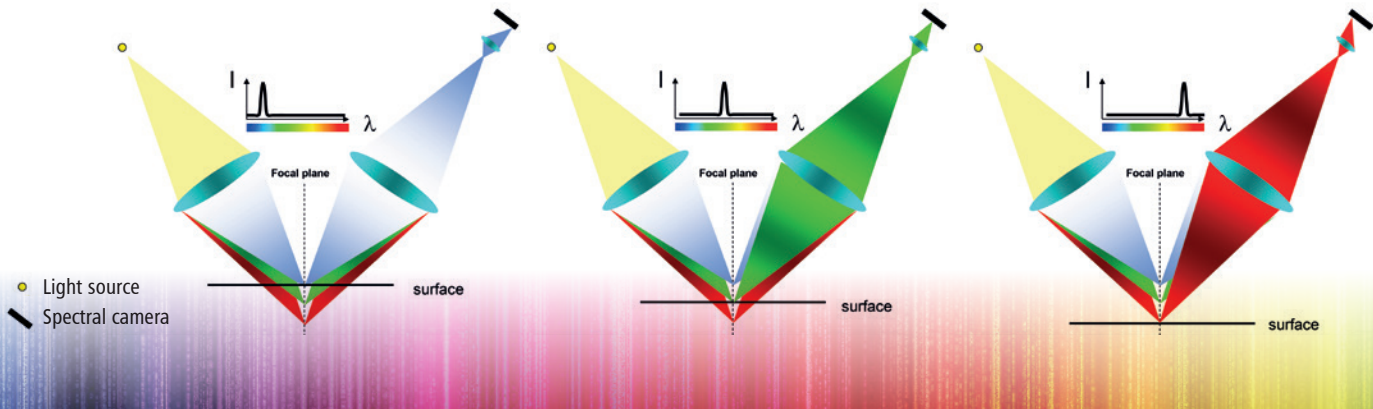

EP 100+ Burr Height Measurement System

Optimal quality control of your slitting processes

- Burr identification
- Accurate, reliable and rapid
- No complex preparing of the samples
- Control of quality standards at an early stage
- Immediate measurement result
- Time- and cost saving

Patented in EU, USA, Japan and China

Lateral Chromatic Imaging (LCI)

Features

- Burr identification of your samples
- Quality control with 1 μm accuracy
- Easy measuring directly at the beginning of the slitting process
- Convincing result due to examination of the entire strip length (no spot check)
- No complex preparation of samples
- Minimum slitter down time
- Early detection of defects and wear of the knives
- Examination of the cutting quality at the whole circumference of circular knives
- Generation of measurement reports, statistics and quality reports
- Data storage and connection to the central data storage

Technical data

Scope: Measuring unit with measuring head, base frame with transport rollers and drive, PC system with monitor, mouse and keyboard

Optical length of the profile: 4.0 mm

Resolution: 2.2 μm (width) x 20 μm (length)

Weight: 42 kg (unit), 18 kg (monitor with holder)

Measuring length: endless

Strip width: min. 8 mm

Technology

Lateral Chromatic Imaging (LCI)

The light source of the measuring unit generates light spectra on the strip edge. The system determines the fine structure of the light reflected from the strip sample. The measurement technology is based on the evaluation of the dominant wavelength of the reflected light, which is proportional to the height difference.