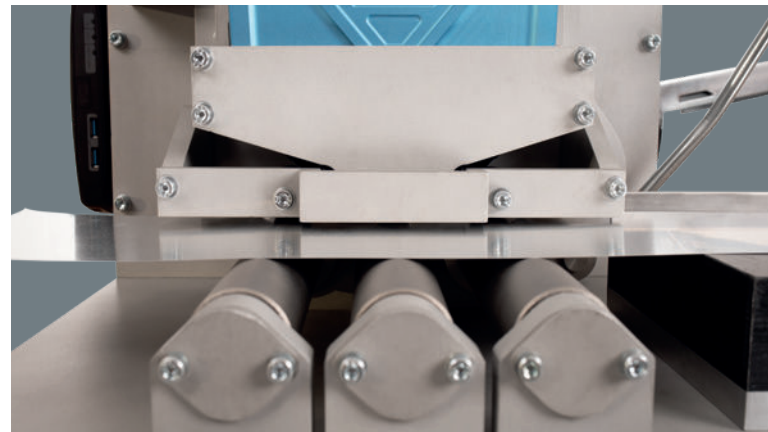

EP 100+ Burr Height Measurement System

Optimal quality control of your slitting processes

- Burr identification
- Accurate, reliable and rapid
- No complex preparing of the samples
- Control of quality standards at an early stage
- Immediate measurement result
- Time- and cost saving

Patented in EU, USA, Japan and China

Lateral Chromatic Imaging (LCI)

Features

- Burr identification of your samples
- Quality control with 1 μm accuracy
- Easy measuring directly at the beginning of the slitting process
- Convincing result due to examination of the entire strip length (no spot check)
- No complex preparation of samples
- Minimum slitter down time
- Early detection of defects and wear of the knives
- Examination of the cutting quality at the whole circumference of circular knives
- Generation of measurement reports, statistics and quality reports
- Data storage and connection to the central data storage

Weight: 42 kg (unit), 18 kg (monitor with holder)

Measuring length: endless

Strip width: min. 8 mm

Technology

Lateral Chromatic Imaging (LCI)

The light source of the measuring unit generates light spectra on the strip edge. The system determines the fine structure of the light reflected from the strip sample. The measurement technology is based on the evaluation of the dominant wavelength of the reflected light, which is proportional to the height difference.